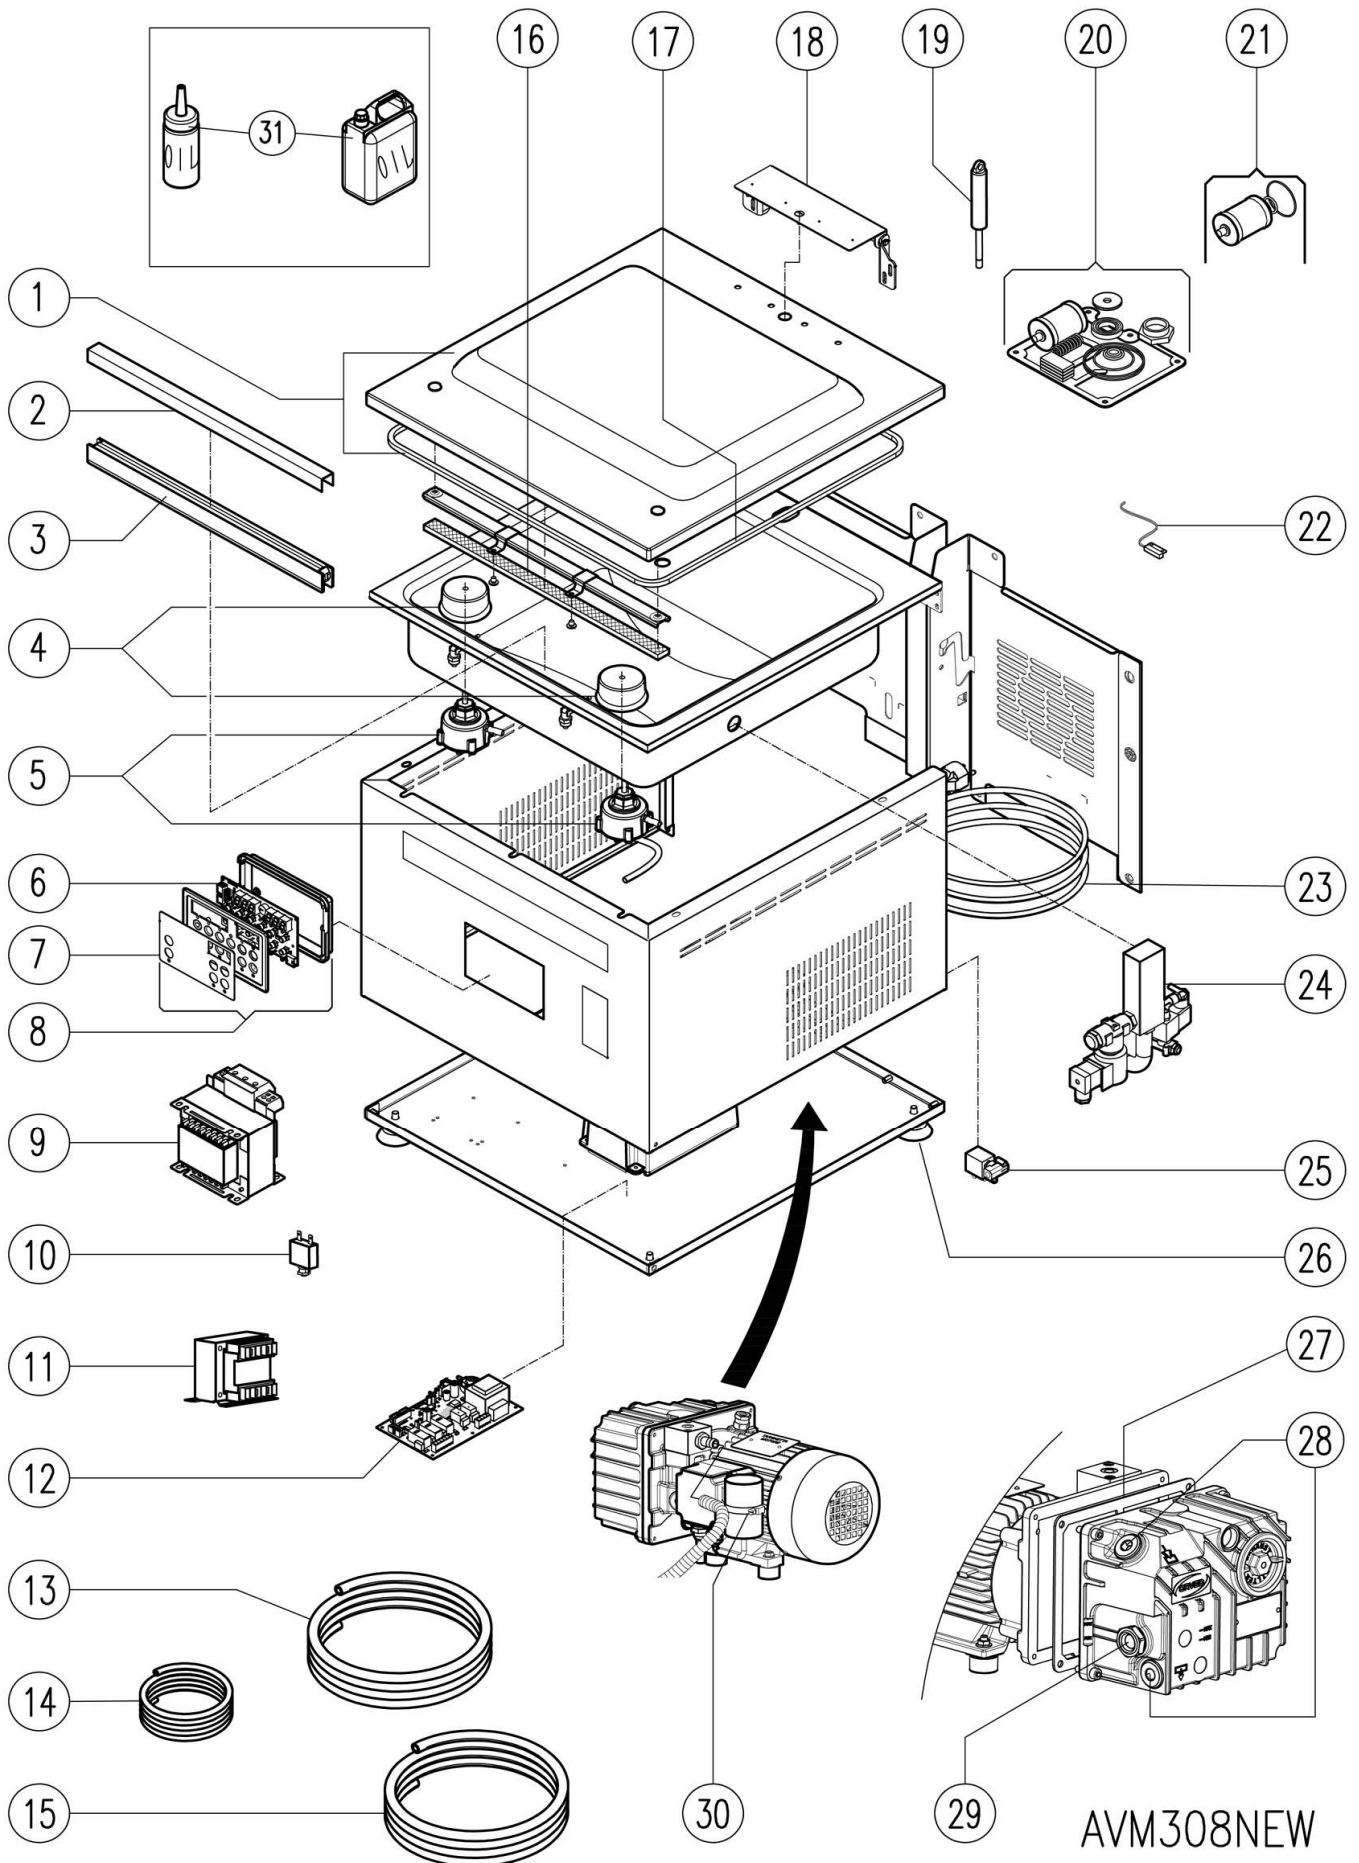

SPARE PARTS LIST

SPARE PARTS LIST

SPARE PARTS LIST AVM308NEW					
No. Part	Code Part	Description	Validity start date	Validity end date	Notes
1	1604868	LID C308 / FC30 CHEF VAC / IDEA 30OEM			
2	1604427	HAVANA TEFLON BAND L=65MM (1 MT) IDEA-IDEA OEM/ MC/NEW/V.2010/400G-DG/VM98/F420/C-SERIES/FC30-36-41 CHEF VAC			
3	1604130	SEALING BAR 319X30X20 C308/310/312 - IDEA-IDEA OEM 30/31/32			
4	1604056	PROTECTIVE CAP (2 PCS) EVOX/C-SERIES/SPACE/FC30-36-41 CHEF VAC			
5	1604127	ASSEMBLY PISTON C308/C310/C312/C412/C420/IDEA/FC30-36-41 CHEF VAC (2 PC/PCS)			
6	1604123	COMMAND BOARD N059.0			
7	1607640	CONTROLS STICKER C-SERIES PERS. APACH V4			
7	1607642	CONTROLS STICKER C-SERIES V4 PERS. APACH -RESTEQUIP-			
8	1607645	COMPLETE CONTROL PANEL N089 C-SERIES V4 PERS. APACH -RESTEQUIP-			
8	1607643	COMPLETE CONTROL PANEL N089 C-SERIES V4 PERS. APACH			
9	1604098	TRANSFORMER 200VA 230/10-12-16V			230V
10	1602045	THERMIC CIRCUIT BREAKER SM7160 16A			
11	1606489	TRANSFORMER 30VA 208-230/0-22V PASTRY-CUISSON-VM HI-LINE/ C-SERIES V4/ IDEA V4/ IDEA 32-42 OEM/ EVOX31			230V
12	1607395	POWER BOARD U084 C-SERIES V4 / C-CHEF V4 / IDEA V4 / IDEA PRO / VM DIGITAL V4 (FOR COMAND BOARD N059)			230V
13	1604861	DBX6 BLUE HOSE (1 MT) ELLASTOLAN			
14	1604591	WHITE SIL. TUBE D2X6 FOR SENSOR (1 MT)			
15	1604411	ARMORVIN HOSE D=12 (1 MT)			
16	1603332	SILICON RUBBER 29X8X315 (1 PC/PCS)			
17	1604018	BLACK COVER SEAL 2 MT			
18	1605054	LID HINGE SUPPORT LERICA C-SERIES / IDEA OEM			
19	1604143	GAS PRESSURE SPRINGS (1 PC) 198.155.32			
20	1607513	REPAIR KIT MAJOR FOR PUMP LC8			DVP
21	1601010	REPAIR KIT MINOR FOR VACUUM PUMP LB8/LC8/LC12/LA12 (OIL SEPARATOR FILTER)			DVP
22	1603692	REED CONTACT C-SERIES/IDEA/IDEA OEM			
23	1603292	POWER CABLE 3X1X3000 SHUKO EUR			230V
24	1607630	SOLENOID VALVE UNIT C308 V4 C/GAS 24V			C/GAS
25	1604042	GAS SOLENOID VALVE EVOX31 HI-LINE / IDEA-IDEA OEM 32-42 / PASTRY /CUISSON			GAS
26	1605135	SAFETY RUBBER NUBS (4 PCS) C254/C308/C310/C312/C412/FC300			
27	1604692	OIL TANK GASKET PUMP 160X130X0.95 LB8/LC8/LA6/ (4901096) (ex 4901040)			DVP
28	1604583	PUMP OIL REFILL SCREW 1/4"G+OR PUMP DVP LB8 (1110002) (2 PCS)			DVP
29	1604013	OIL SIGHT LB8/LC12/MD16 (1105011) (EX 1105009)			DVP
30	1606037	VACUUM PUMP LC 8 220-240V 50/60HZ			230V DVP
31	1601422	PUMP OIL ORV40 250ML			
31	1600500	PUMP OIL ORV40 1L			
31	1601037	PUMP OIL ORV40 10L			