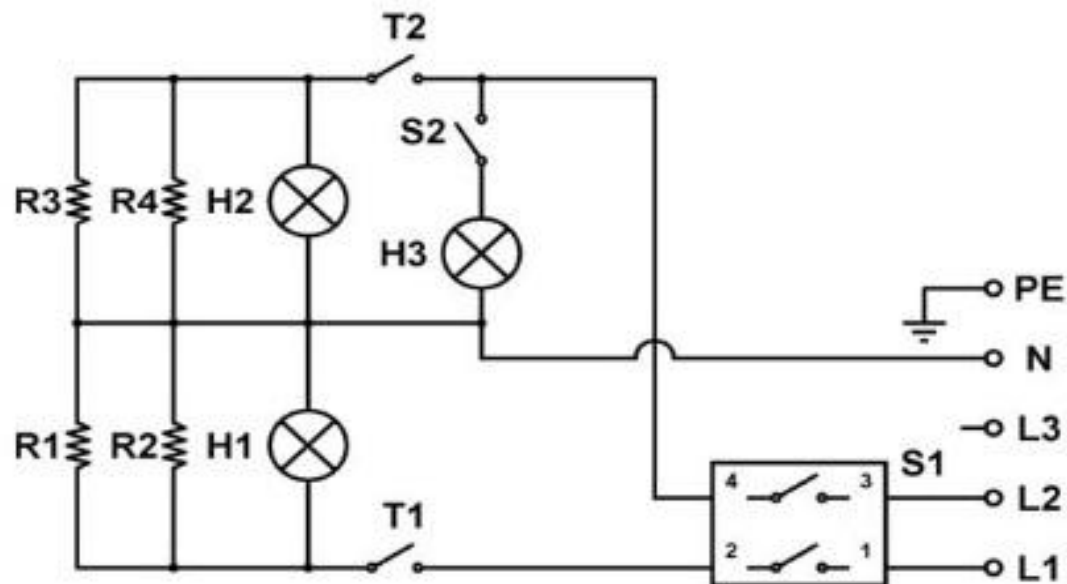

TPO 4 M PIZZA OVEN - ELECTRICAL DIAGRAM

NO	DESCRIPTION	NO	DESCRIPTION
R1 - R2 - R3 - R4	Resistance (1250 W)	T1 - T2	Thermostat (85 - 455 °C)
H1 - H2	Thermostat Control Lamp	S1	Two Phase Interruption Switch
H3	Interior Lighting Lamp (25W)	S2	Lighting Switch (T125 16A)