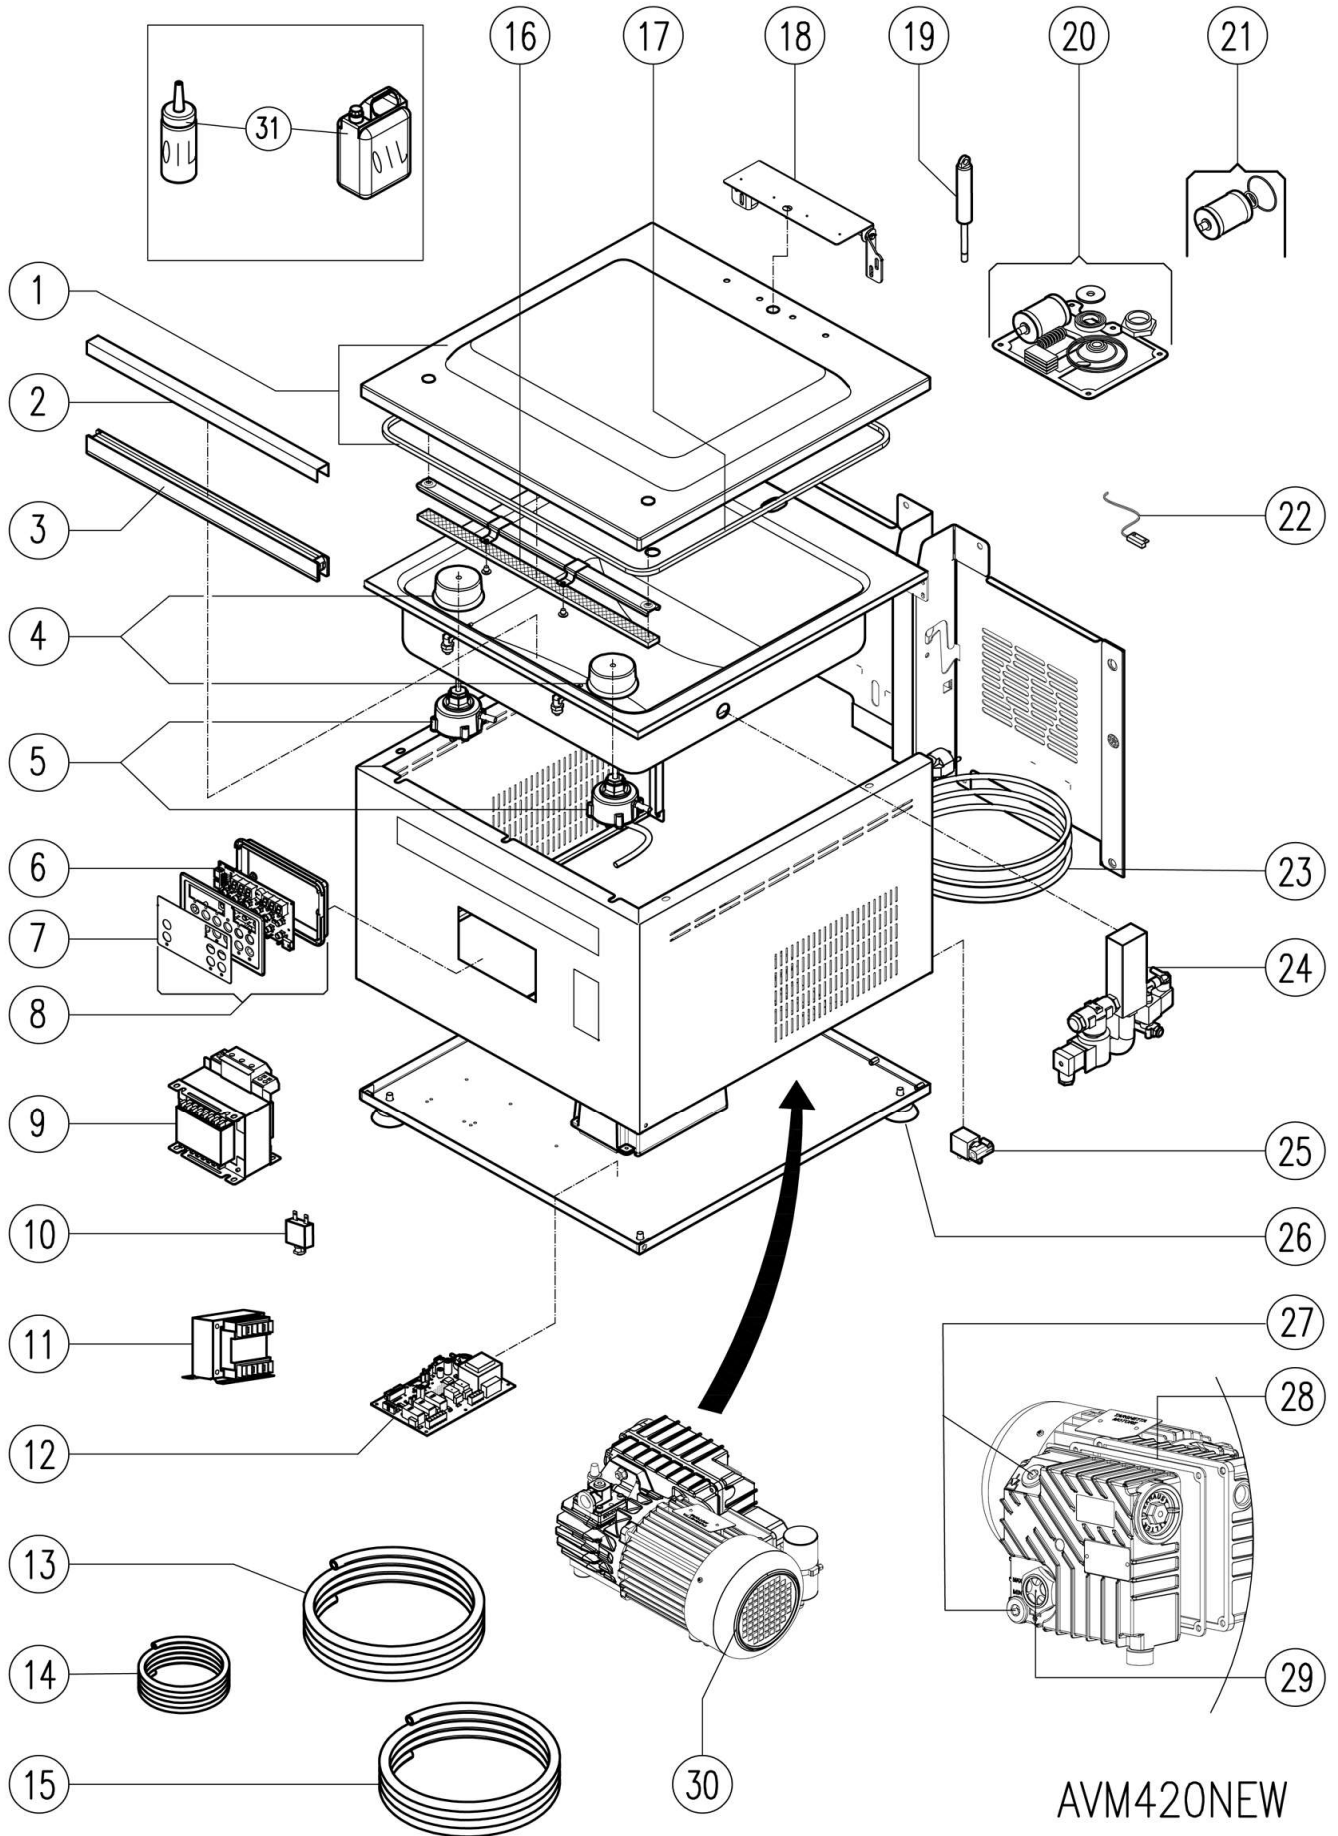

SPARE PARTS LIST

AVM420NEW

SPARE PARTS LIST

SPARE PARTS LIST AVM420NEW					
No. Part	Code Part	Description	Validity start date	Validity end date	Notes
1	1602422	LID PLEXIGLAS C412/420 1B IDROF. / IDEA OEM 40-41- 42			1B
1	1602421	LID PLEXIGLAS C412/420 2B IDROF.			2B
2	1604427	HAVANA TEFLON BAND L=65MM (1 MT) IDEA-IDEA OEM/ MC/NEW/V.2010/400G-DG/VM98/F420/C-SERIES/FC30-36-41 CHEF VAC			
3	1604131	SEALING BAR 421X30X20 C412/420-IDEA-IDEA OEM 40/41/42			
4	1604056	PROTECTIVE CAP (2 PCS) EVOX/C-SERIES/SPACE/FC30-36-41 CHEF VAC			
5	1607412	ASSEMBLED AIR CYLINDER C-SERIES / IDEA- IDEA OEM V4 (2 PC/PCS)			
6	1604123	COMMAND BOARD N059.0			
7	1607640	CONTROLS STICKER C-SERIES PERS. APACH V4			
7	1607642	CONTROLS STICKER C-SERIES V4 PERS. APACH -RESTEQUIP-			
8	1607645	COMPLETE CONTROL PANEL N089 C-SERIES V4 PERS. APACH -RESTEQUIP-			
8	1607643	COMPLETE CONTROL PANEL N089 C-SERIES V4 PERS. APACH			
9	1604098	TRANSFORMER 200VA 230/10-12-16V			230V 1B
9	1606487	TRANSFORMER 400VA 208-230/0-12-14.5-18V			230V 2B
10	1602045	THERMIC CIRCUIT BREAKER SM7160 16A			
11	1606489	TRANSFORMER 30VA 208-230/0-22V PASTRY-CUISSON-VM HI-LINE/ C-SERIES V4/ IDEA V4/ IDEA 32-42 OEM/ EVOX31			230V
12	1607395	POWER BOARD U084 C-SERIES V4 / C-CHEF V4 / IDEA V4 / IDEA PRO / VM DIGITAL V4 (FOR COMAND BOARD N059)			
13	1604861	DBX6 BLUE HOSE (1 MT) ELLASTOLAN			
14	1604591	WHITE SIL. TUBE D2X6 FOR SENSOR (1 MT)			
15	1604375	ARMORVIN HOSE D=16 (1 MT)			
16	1603335	SILICONE RUBBER 29X8X415			
17	1604018	BLACK COVER SEAL 2 MT			
18	1605054	LID HINGE SUPPORT LERICA C-SERIES / IDEA OEM			
19	1602428	GAS PRESSURE SPRINGS (1 PC) 198.155.52 (IDROF)			
20	1604136	MAJOR KIT FOR VACUUM PUMP LC20 (K1000039)			DVP
21	1601050	KIT MINOR LB18/LC20- LB25/LA20 (K1000038) (OIL SEPARATOR FILTER)			DVP
22	1603692	REED CONTACT C-SERIES/IDEA/IDEA OEM			
23	1603293	POWER CABLE 3X1,5X3000 SHUKO EUR			230V
24	1607515	SOLENOID VALVE UNIT C310 V4 / C312 V4 / C312 CHEF V4 / IDEA31 V4 /IDEA 41 V4 /IDEA31-41 OEM 24V			C/GAS
25	1604042	GAS SOLENOID VALVE EVOX31 HI-LINE / IDEA-IDEA OEM 32-42 / PASTRY /CUISSON			GAS
26	1604606	SAFETY RUBBER NUBS (5 PCS) C420/EVOX30/EVOX31 HI-LINE			
27	1604489	PUMP OIL REFILL SCREW 1/2" (2 PCS.)			DVP
28	1605096	OIL TANK GASKET PUMP LC20 (4901071)			DVP
29	1601611	OIL SIGHT (1105004)			DVP
30	1602750	VACUUM PUMP LC20 220-240V 50/60HZ			230V DVP
31	1601423	PUMP OIL ORV40 500ML			
31	1600500	PUMP OIL ORV40 1L			
31	1601037	PUMP OIL ORV40 10L			