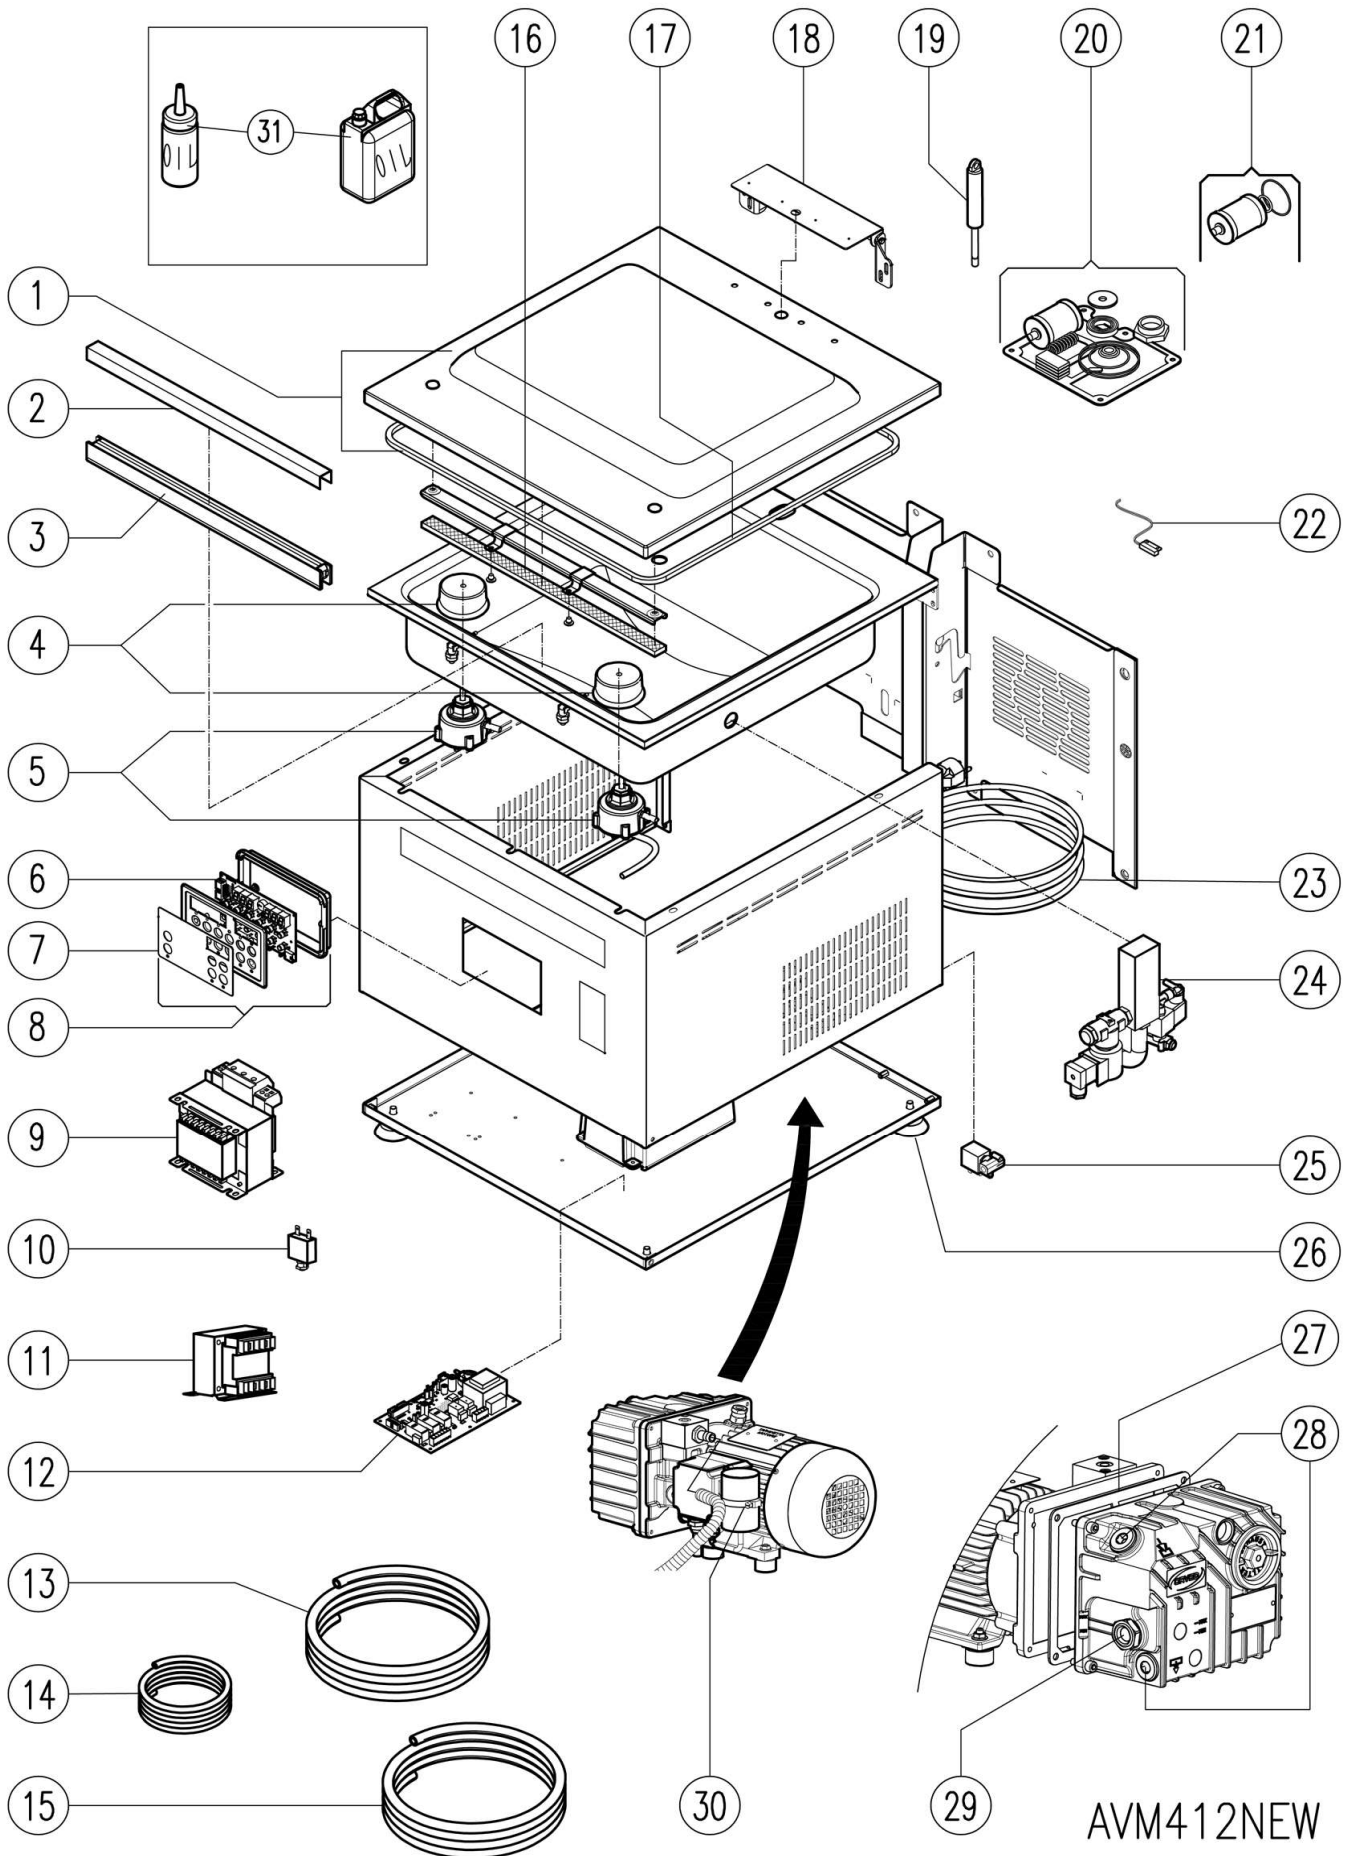

SPARE PARTS LIST

SPARE PARTS LIST

SPARE PARTS LIST AVM412NEW					
No. Part	Code Part	Description	Validity start date	Validity end date	Notes
1	1602422	LID PLEXIGLAS C412/420 1B IDROF. / IDEA OEM 40-41- 42			1B
1	1602421	LID PLEXIGLAS C412/420 2B IDROF.			2B
2	1604427	HAVANA TEFLON BAND L=65MM (1 MT) IDEA-IDEA OEM/ MC/NEW/V.2010/400G-DG/VM98/F420/C-SERIES/FC30-36-41 CHEF VAC			
3	1604131	SEALING BAR 421X30X20 C412/420-IDEA-IDEA OEM 40/41/42			
4	1604056	PROTECTIVE CAP (2 PCS) EVOX/C-SERIES/SPACE/FC30-36-41 CHEF VAC			
5	1607412	ASSEMBLED AIR CYLINDER C-SERIES / IDEA- IDEA OEM V4 (2 PC/PCS)			
6	1604123	COMMAND BOARD N059.0			
7	1607642	CONTROLS STICKER C-SERIES V4 PERS. APACH -RESTEQUIP-			
7	1607640	CONTROLS STICKER C-SERIES PERS. APACH V4			
8	1607643	COMPLETE CONTROL PANEL N089 C-SERIES V4 PERS. APACH			
8	1607645	COMPLETE CONTROL PANEL N089 C-SERIES V4 PERS. APACH -RESTEQUIP-			
9	1604098	TRANSFORMER 200VA 230/10-12-16V			230V 1B
9	1606487	TRANSFORMER 400VA 208-230/0-12-14.5-18V			230V 2B
10	1602045	THERMIC CIRCUIT BREAKER SM7160 16A			
11	1606489	TRANSFORMER 30VA 208-230/0-22V PASTRY-CUISSON-VM HI-LINE/ C-SERIES V4/ IDEA V4/ IDEA 32-42 OEM/ EVOX31			230V
12	1607395	POWER BOARD U084 C-SERIES V4 / C-CHEF V4 / IDEA V4 / IDEA PRO / VM DIGITAL V4 (FOR COMAND BOARD N059)			
13	1604861	DBX6 BLUE HOSE (1 MT) ELLASTOLAN			
14	1604591	WHITE SIL. TUBE D2X6 FOR SENSOR (1 MT)			
15	1604375	ARMORVIN HOSE D=16 (1 MT)			
16	1603335	SILICONE RUBBER 29X8X415			
17	1604018	BLACK COVER SEAL 2 MT			
18	1605054	LID HINGE SUPPORT LERICA C-SERIES / IDEA OEM			
19	1602428	GAS PRESSURE SPRINGS (1 PC) 198.155.52 (IDROF)			
20	1601525	REPAIR KIT MAJOR FOR VACUUM PUMP LC12 (K1000037)			DVP
21	1601010	REPAIR KIT MINOR FOR VACUUM PUMP LB8/LC8/LC12/LA12 (OIL SEPARATOR FILTER)			DVP
22	1603692	REED CONTACT C-SERIES/IDEA/IDEA OEM			
23	1603293	POWER CABLE 3X1,5X3000 SHUKO EUR			230V
24	1607515	SOLENOID VALVE UNIT C310 V4 / C312 V4 / C312 CHEF V4 / IDEA31 V4 /IDEA 41 V4 /IDEA31-41 OEM 24V			C/GAS
25	1604042	GAS SOLENOID VALVE EVOX31 HI-LINE / IDEA-IDEA OEM 32-42 / PASTRY /CUISSON			GAS
26	1605135	SAFETY RUBBER NUBS (4 PCS) C254/C308/C310/C312/C412/FC300			
27	1604490	OIL TANK GASKET PUMP LC12			DVP
28	1604489	PUMP OIL REFILL SCREW 1/2" (2 PCS.)			DVP
29	1604013	OIL SIGHT LB8/LC12/MD16 (1105011) (EX 1105009)			DVP
30	1601613	VACUUM PUMP LC 12 230V 50/60HZ			230V DVP
31	1601037	PUMP OIL ORV40 10L			
31	1601423	PUMP OIL ORV40 500ML			
31	1600500	PUMP OIL ORV40 1L			