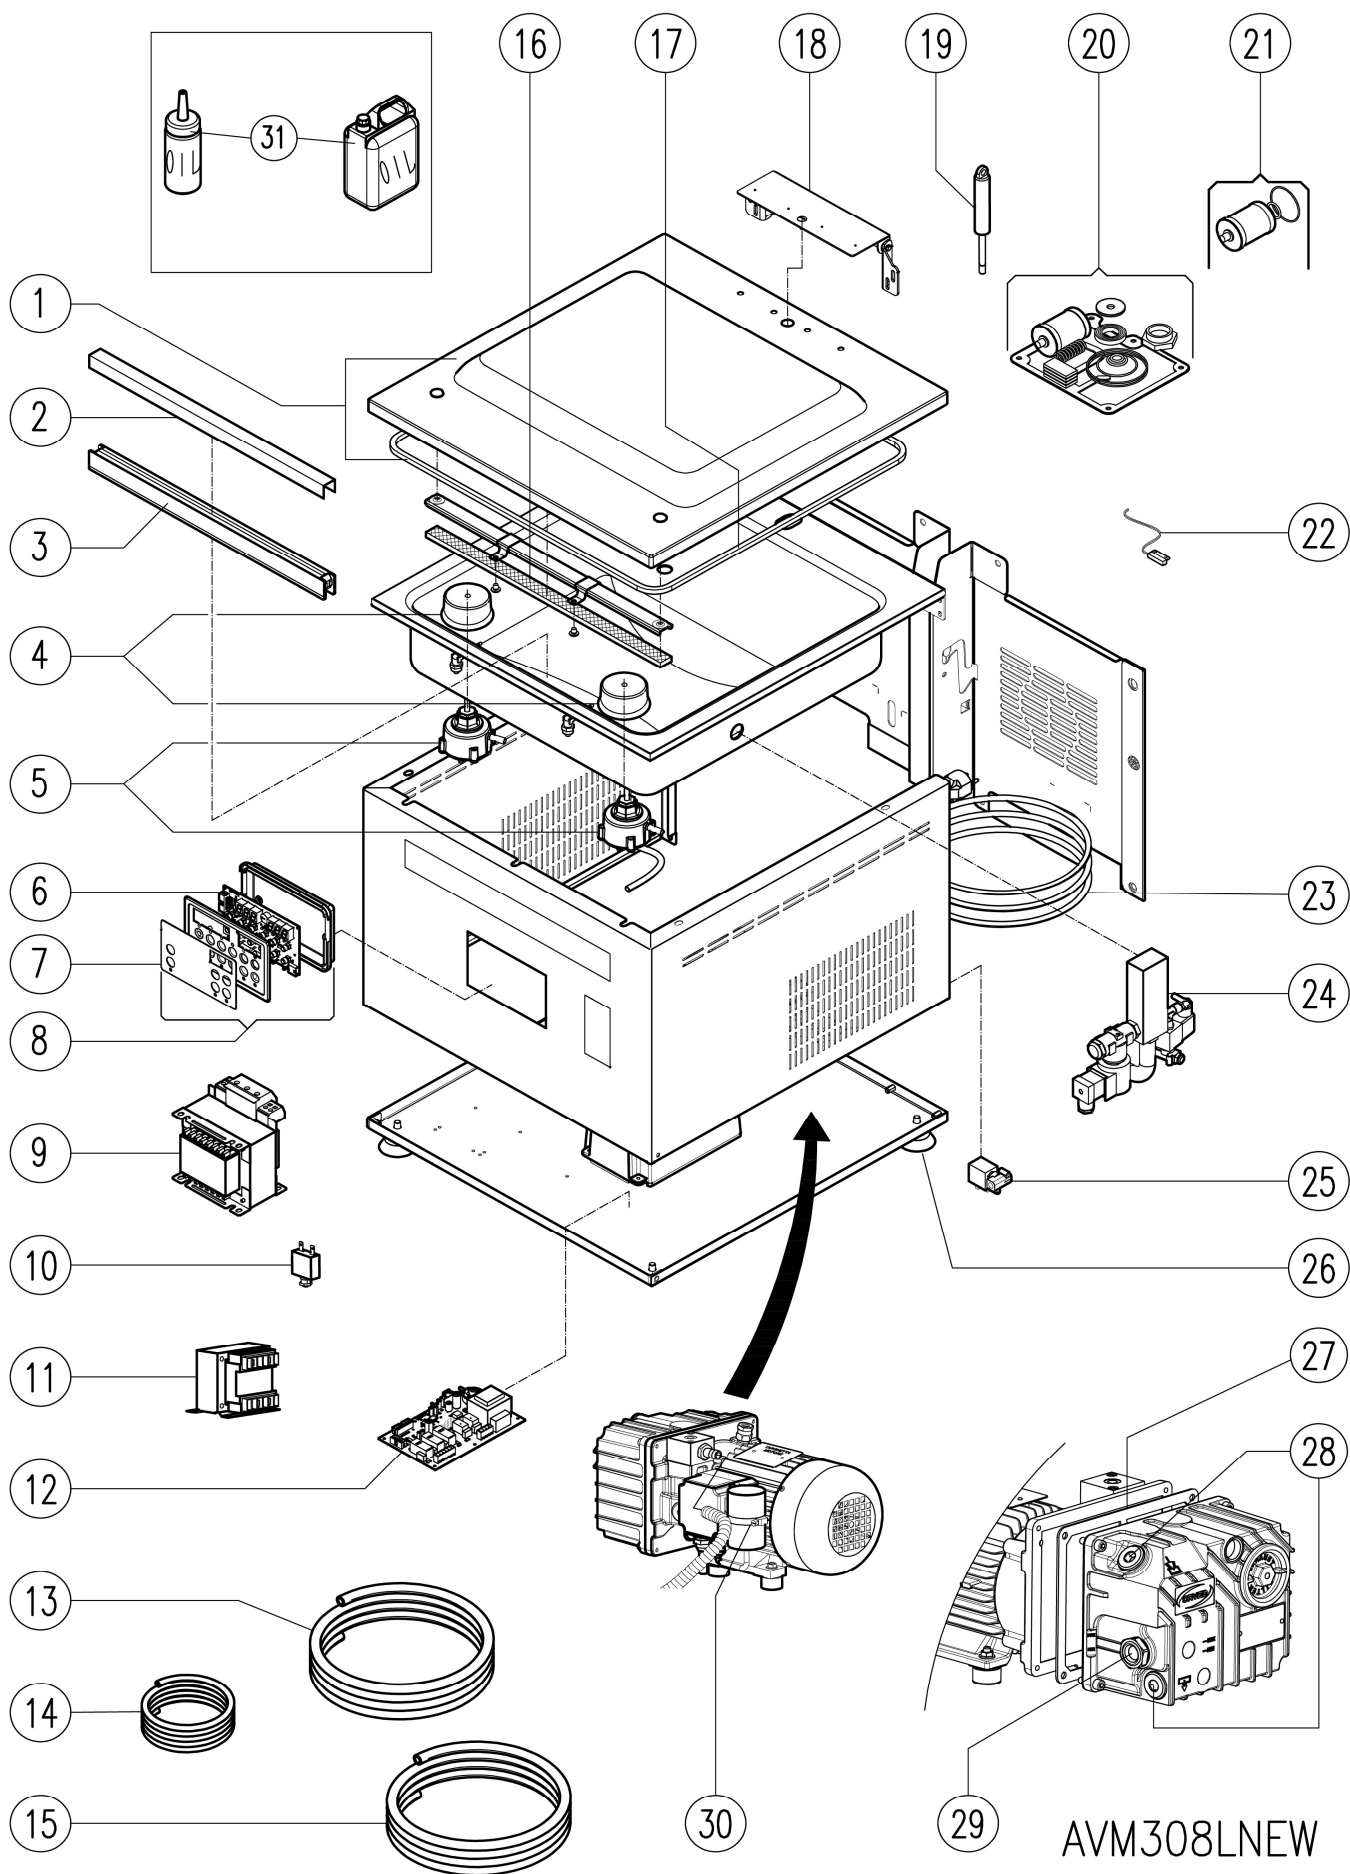

SPARE PARTS LIST

SPARE PARTS LIST

SPARE PARTS LIST AVM308LNEW					
No. Part	Code Part	Description	Validity start date	Validity end date	Notes
1	1604139	LID C310/C312/ FC36 CHEF VAC / IDEA 31 OEM			
2	1604427	HAVANA TEFLON BAND L=65MM (1 MT) IDEA-IDEA OEM/ MC/NEW/V.2010/400G-DG/VM98/F420/C-SERIES/FC30-36-41 CHEF VAC			
3	1604130	SEALING BAR 319X30X20 C308/310/312 - IDEA-IDEA OEM 30/31/32			
4	1604056	PROTECTIVE CAP (2 PCS) EVOX/C-SERIES/SPACE/FC30-36-41 CHEF VAC			
5	1607412	ASSEMBLED AIR CYLINDER C-SERIES / IDEA- IDEA OEM V4 (2 PC/PCS)			
6	1604123	COMMAND BOARD N059.0			
7	1607640	CONTROLS STICKER C-SERIES PERS. APACH V4			
7	1607642	CONTROLS STICKER C-SERIES V4 PERS. APACH -RESTEQUIP-			
8	1607645	COMPLETE CONTROL PANEL N089 C-SERIES V4 PERS. APACH -RESTEQUIP-			
8	1607643	COMPLETE CONTROL PANEL N089 C-SERIES V4 PERS. APACH			
9	1604098	TRANSFORMER 200VA 230/10-12-16V			230V
10	1602045	THERMIC CIRCUIT BREAKER SM7160 16A			
11	1606489	TRANSFORMER 30VA 208-230/0-22V PASTRY-CUISSON-VM HI-LINE/ C-SERIES V4/ IDEA V4/ IDEA 32-42 OEM/ EVOX31			230V
12	1607395	POWER BOARD U084 C-SERIES V4 / C-CHEF V4 / IDEA V4 / IDEA PRO / VM DIGITAL V4 (FOR COMAND BOARD N059)			
13	1604861	DBX6 BLUE HOSE (1 MT) ELLASTOLAN			
14	1604591	WHITE SIL. TUBE D2X6 FOR SENSOR (1 MT)			
15	1604411	ARMORVIN HOSE D=12 (1 MT)			
16	1603332	SILICON RUBBER 29X8X315 (1 PC/PCS)			
17	1604018	BLACK COVER SEAL 2 MT			
18	1605054	LID HINGE SUPPORT LERICA C-SERIES / IDEA OEM			
19	1604144	GAS PRESSURE SPRINGS (1 PC) 198.155.44			
20	1607513	REPAIR KIT MAJOR FOR PUMP LC8			
21	1601010	REPAIR KIT MINOR FOR VACUUM PUMP LB8/LC8/LC12/LA12 (OIL SEPARATOR FILTER)			
22	1603692	REED CONTACT C-SERIES/IDEA/IDEA OEM			
23	1603292	POWER CABLE 3X1X3000 SHUKO EUR			230V
24	1607515	SOLENOID VALVE UNIT C310 V4 / C312 V4 / C312 CHEF V4 / IDEA31 V4 /IDEA 41 V4 /IDEA31-41 OEM 24V			C/GAS
25	1604042	GAS SOLENOID VALVE EVOX31 HI-LINE / IDEA-IDEA OEM 32-42 / PASTRY /CUISSON			GAS
26	1605135	SAFETY RUBBER NUBS (4 PCS) C254/C308/C310/C312/C412/FC300			
27	1604692	OIL TANK GASKET PUMP 160X130X0.95 LB8/LC8/LA6/ (4901096) (ex 4901040)			
28	1604583	PUMP OIL REFILL SCREW 1/4"G+OR PUMP DVP LB8 (1110002) (2 PCS)			
29	1604013	OIL SIGHT LB8/LC12/MD16 (1105011) (EX 1105009)			
30	1606037	VACUUM PUMP LC 8 220-240V 50/60HZ			230V
31	1601422	PUMP OIL ORV40 250ML			
31	1600500	PUMP OIL ORV40 1L			
31	1601037	PUMP OIL ORV40 10L			